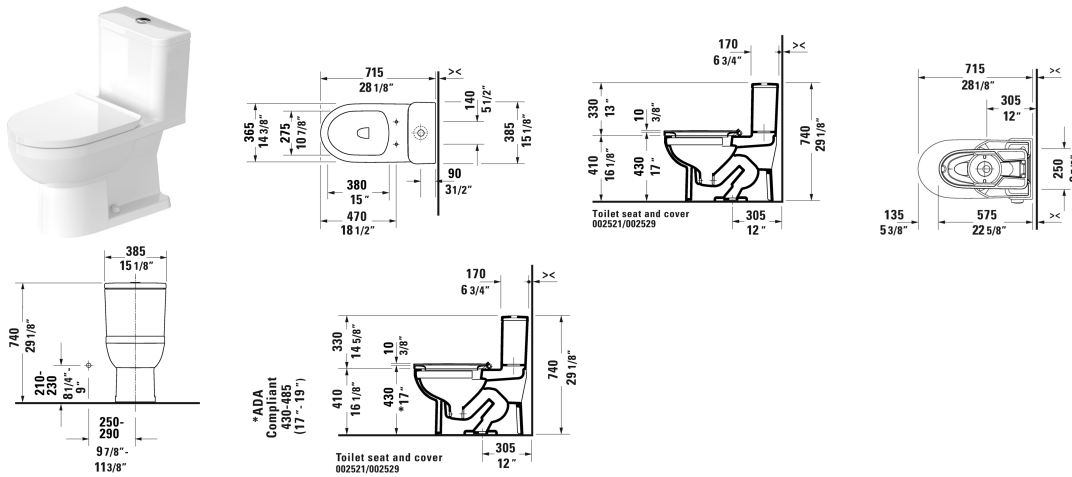

DuraStyle Basic Toilet kit # D4060200

| < 14 3/8" Inch > |

Toilet kit	Dimension	Weight	Order number
One-Piece toilet & Toilet seat and cover			
Colors			
00 White			
Variant			
	14 3/8" x 28 1/8" Inch	97.7 lb	D4060200
Suitable products			
One-Piece toilet Duravit Rimless® rimless, syphonic, 12" rough-in, vertical outlet, with dual flush piston valve, top flush, 1.32/0.92 gpf, cUPC® listed*, 14 3/8" x 28 1/8" Inch	14 3/8" x 28 1/8" Inch		219601
Toilet seat and cover removable, elongated, hinges stainless steel, with slow close,			002529

All drawings contain the necessary measurements which are subject to standard tolerances. They are stated in inch & mm and are non-binding. Exact measurements, in particular for customized installation scenarios, can only be taken from the finished ceramic piece.