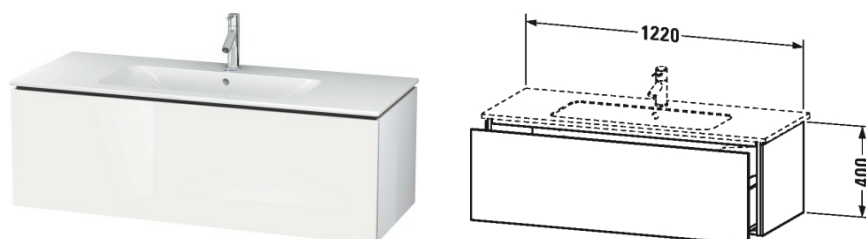

L-Cube Vanity unit wall-mounted # LC6143

| < 48" Inch > |

Vanity unit wall-mounted	Dimension	Weight	Order number
1 pull-out compartment, for ME by Starck # 233612			
Colors			
M03 Jade High Gloss Lacquer M10 Apricot Pearl High Gloss Lacquer M12 Brushed Oak (Real wood veneer) M13 American Walnut (Real wood veneer) M14 Terra (Decor) M18 White Matt M20 VSG Picto White M22 White High Gloss (Decor) M27 White Lilac High Gloss Lacquer M31 Pine Silver (Decor) M38 Dolomiti Grey High Gloss Lacquer M40 Black High Gloss Lacquer M43 Basalt Matt (Decor) M47 Stone Blue High Gloss Lacquer M49 Graphite Matt (Decor) M51 Pine Terra (Decor) M52 European Oak (Decor) M53 Chestnut Dark (Decor) M61 Olive Brown High Gloss Lacquer M69 Brushed Walnut (Real wood veneer) M71 Mediterranean Oak (Real wood veneer) M72 Brushed Dark Oak (Real wood veneer) M73 Ticino Cherry Tree (Decor) M79 Natural Walnut (Decor) M85 White High Gloss Lacquer M86 Cappuccino High Gloss Lacquer M87 White Lilac Satin Matt Lacquer M89 Flannel Grey High Gloss Lacquer M90 Flannel Grey Satin Matt Lacquer			
Variant			
	48" x 19" Inch		LC6143
Infobox			
Space saving siphon # 005076 is recommended, Interior modules can not be retrofitted, are factory installed and must be requested upon ordering, Required specification for ordering:., - Interior module yes or no, - Walnut-77 or Maple-78			
Additional modules Interior system in maple or walnut solid wood, for cabinet widths 48"	48" Inch		UV9834
Suitable products			
Furniture washbasin with overflow, with tap platform, hardware included, wall-mounted, 48 3/8" x 19 1/4" Inch	48 3/8" x 19 1/4" Inch		233612

All drawings contain the necessary measurements which are subject to standard tolerances. They are stated in inch & mm and are non-binding. Exact measurements, in particular for customized installation scenarios, can only be taken from the finished ceramic piece.