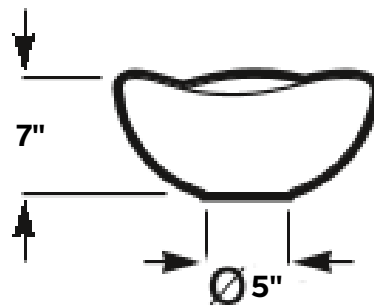

#1312-WH Shown

Ruy Ohtake Round Vessel Sink

#1312 | 14 7/8" x 14 7/8" x 7"

Cheviot Products vitreous china sinks are finely crafted for outstanding beauty and practicality. Fired onto each sink is a fine glaze of powdered glass to ensure a lifetime of durability, ease of cleaning, and resistance to bacteria and other microbes.

Construction
Vitreous China

No Overflow hole

Colours
Gloss White, Graphite and Slate

Note
Rough-in dimensions may vary +/- 1/2" and are subject to change. No responsibility is assumed by Cheviot Products Inc. One Year Limited Warranty against manufacturer's defects.