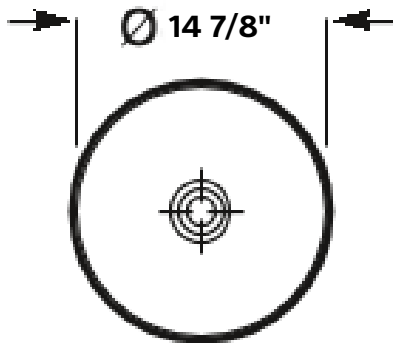

#1312-WH Shown

Ruy Ohtake Round Vessel Sink

#1312 | 14 7/8" x 14 7/8" x 7"

Cheviot Products vitreous china sinks are finely crafted for outstanding beauty and practicality. Fired onto each sink is a fine glaze of powdered glass to ensure a lifetime of durability, ease of cleaning, and resistance to bacteria and other microbes.

Construction
Vitreous China

No Overflow hole

Colours
Gloss White, Graphite and Slate

Note
Rough-in dimensions may vary +/- 1/2" and are subject to change. No responsibility is assumed by Cheviot Products Inc. One Year Limited Warranty against manufacturer's defects.