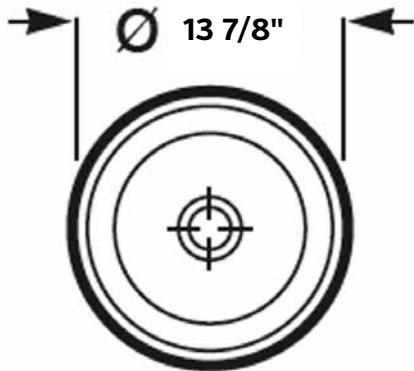

#1240-WH Shown

Leela Vessel Sink

#1240 | 13 7/8" x 13 7/8" x 5 1/8"

Cheviot Products vitreous china sinks are finely crafted for outstanding beauty and practicality. Fired onto each sink is a fine glaze of powdered glass to ensure a lifetime of durability, ease of cleaning, and resistance to bacteria and other microbes.

Construction
Vitreous China

No Overflow hole

Colours
Gloss White

Note
Rough-in dimensions may vary +/- 1/2" and are subject to change. No responsibility is assumed by Cheviot Products Inc. One Year Limited Warranty against manufacturer's defects.