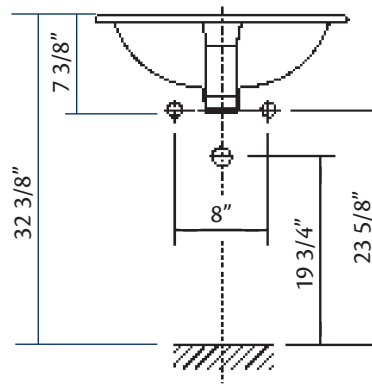

## 1108 IBIZA Drop-In Basin

20 1/2" x 18 1/8"

*Cheviot Products' vitreous china lavatories are finely crafted for outstanding beauty and practicality. Fired onto each sink is a fine glaze of powdered glass to ensure a lifetime of durability, ease of cleaning, and resistance to bacteria and other microbes.*

Wernick Hersey  
  
 MA Code Approved

**Colours:** White, Biscuit

**Drillings:** 4" drilling only

### Related Products:

**5236 4" Centreset  
 Faucet**

**Note:** Rough-in dimensions may vary +/- 1/2" and are subject to change. No responsibility is assumed by Cheviot Products Inc. One Year Limited Warranty against manufacturer's defects.