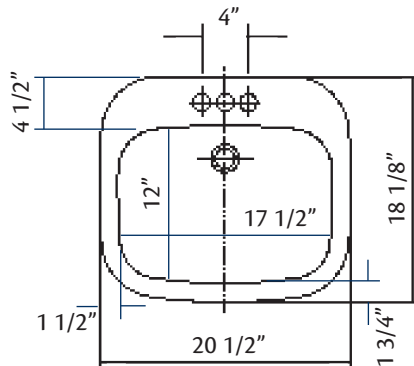

## 1108 IBIZA Drop-In Basin

20 1/2" x 18 1/8"

*Cheviot Products' vitreous china lavatories are finely crafted for outstanding beauty and practicality. Fired onto each sink is a fine glaze of powdered glass to ensure a lifetime of durability, ease of cleaning, and resistance to bacteria and other microbes.*

Wernick Hersey  
  
 MA Code Approved

**Colours:** White, Biscuit

**Drillings:** 4" drilling only

### Related Products:

**5236 4" Centreset  
 Faucet**

**Note:** Rough-in dimensions may vary +/- 1/2" and are subject to change. No responsibility is assumed by Cheviot Products Inc. One Year Limited Warranty against manufacturer's defects.