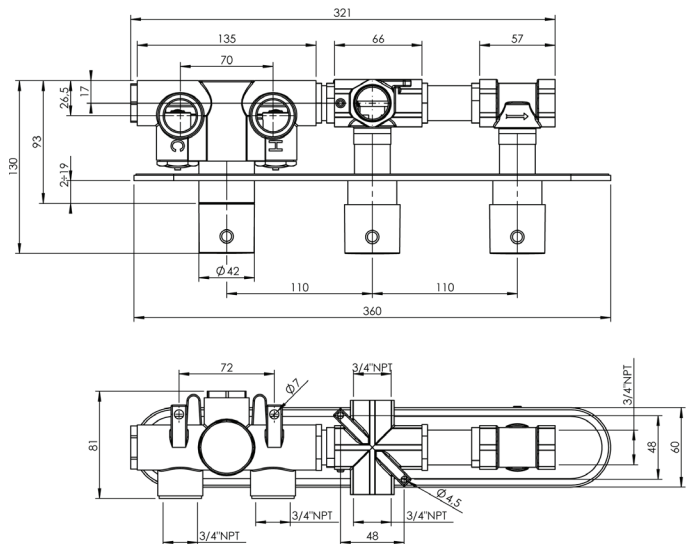

Program 1 #89018RT

Trim for rough-in om013

Order om013 rough-in separately
14^{1/8}" x 2^{3/8}"

Finish: Chrome (#99)