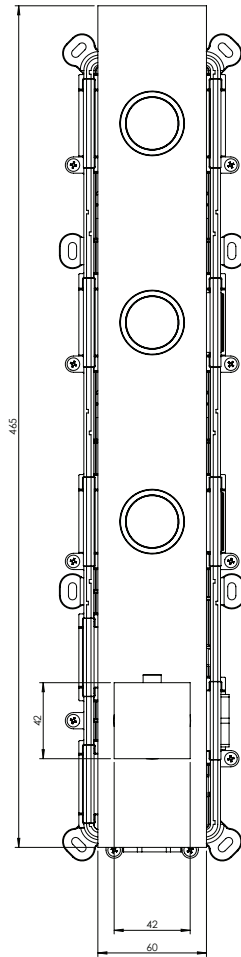

Lexus #68064T

Trim for rough-in om064

Order om064 rough-in separately
18^{1/4}" x 2^{3/8}"

Finishes: Chrome (#99)
Matt black (#175)