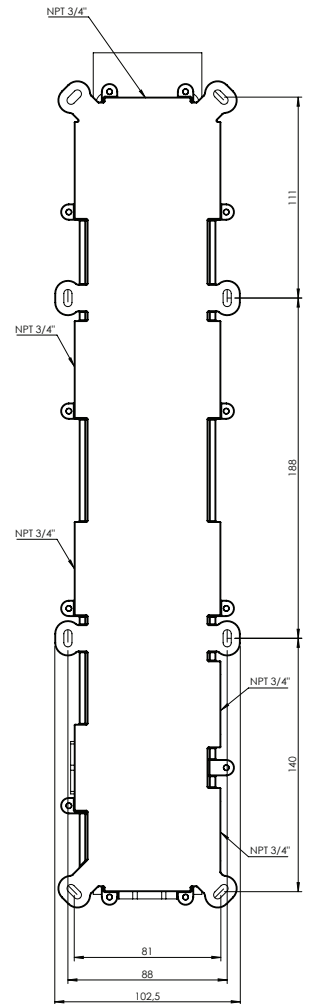

Lexus #68064T

Trim for rough-in om064

Order om064 rough-in separately
18^{1/4}" x 2^{3/8}"

Finishes: Chrome (#99)
Matt black (#175)