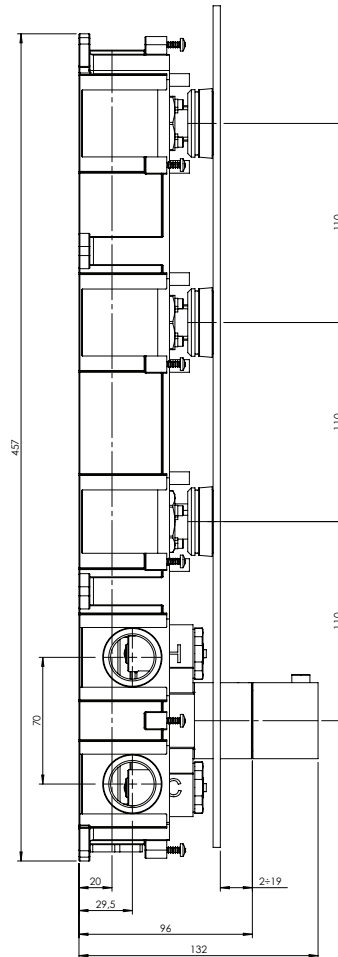

Lexus #68064T

Trim for rough-in om064

Order om064 rough-in separately
18^{1/4}" x 2^{3/8}"

Finishes: Chrome (#99)
Matt black (#175)