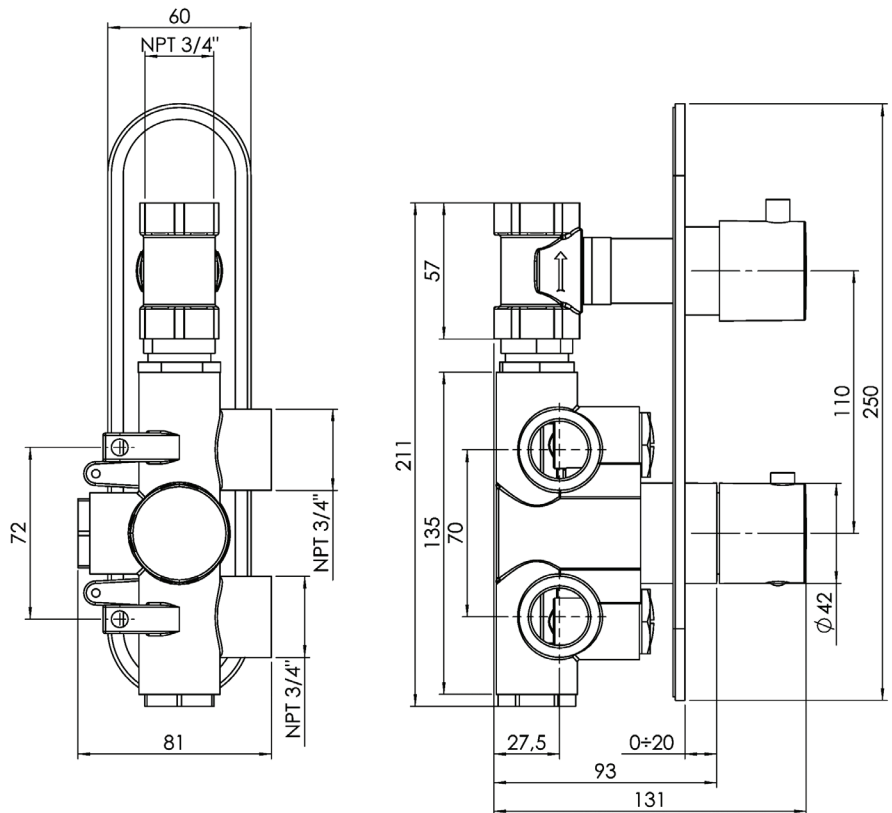

Volero #66012RT

Trim for rough-in om012

Order om012 rough-in separately
2³/₈" x 9⁷/₈"

Finish: Chrome (#99)