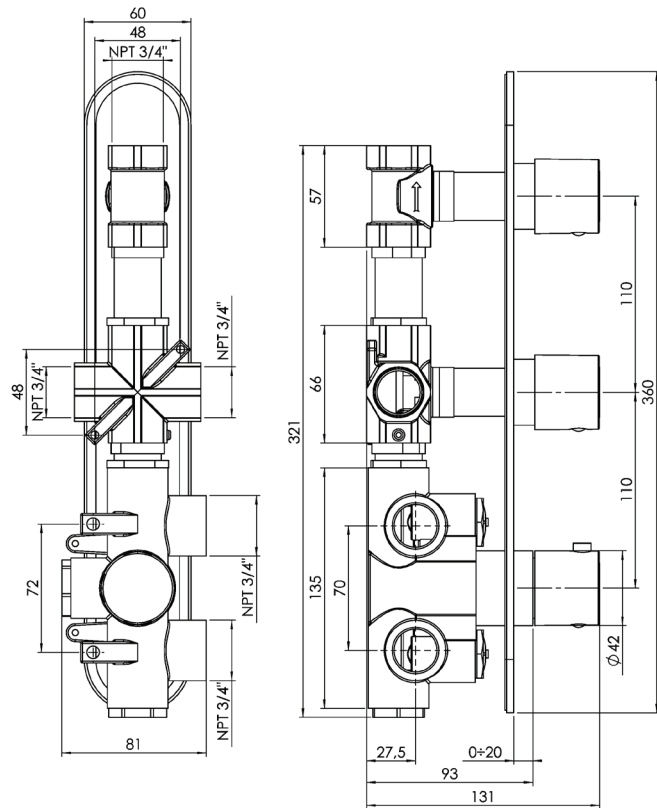

Volex #47013RT

Trim for rough-in om013

Order om013 rough-in separately
2³/₈" x 14¹/₈"

Finish: Chrome (#99)