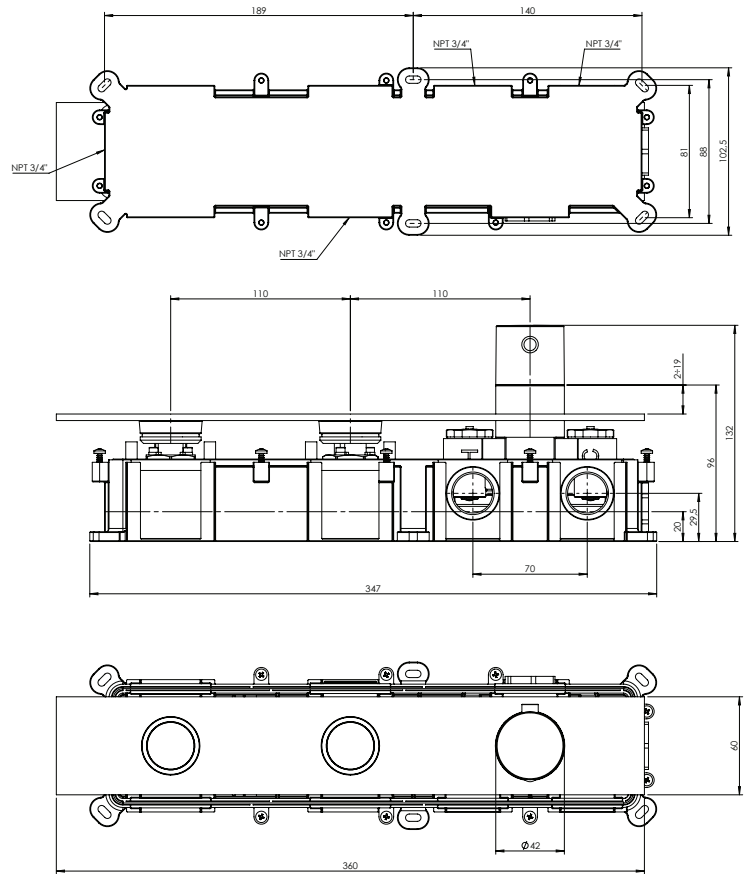

3 Sixty #36068T

Trim for rough-in om063

Order om063 rough-in separately
14^{1/8}" x 2^{3/8}"

Finish: Chrome (#99)