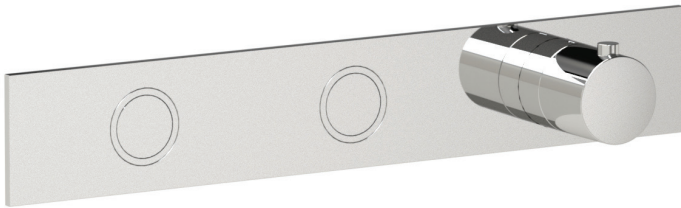

3 Sixty #36068T

Trim for rough-in om063

Order om063 rough-in separately
14^{1/8}" x 2^{3/8}"

Finish: Chrome (#99)