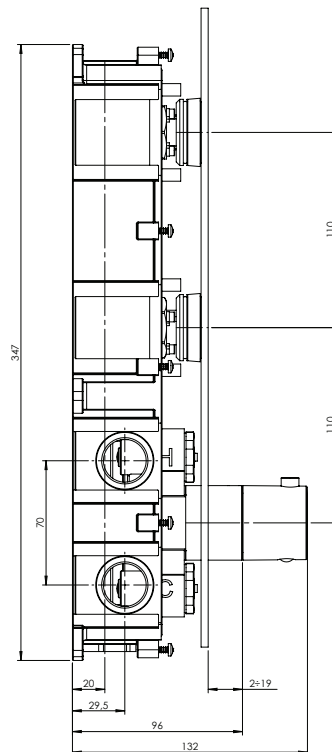

## 3 Sixty #36063T

Trim for rough-in om063

Order om063 rough-in separately  
14<sup>1/8</sup>" x 2<sup>3/8</sup>"

Finishes: Chrome (#99)  
Matt black (#175)