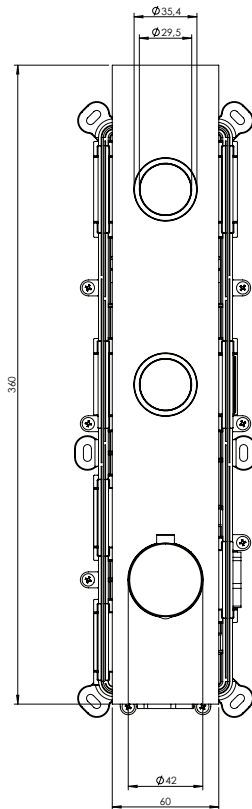

## 3 Sixty #36063T

Trim for rough-in om063

Order om063 rough-in separately  
14<sup>1/8</sup>" x 2<sup>3/8</sup>"

Finishes: Chrome (#99)  
Matt black (#175)