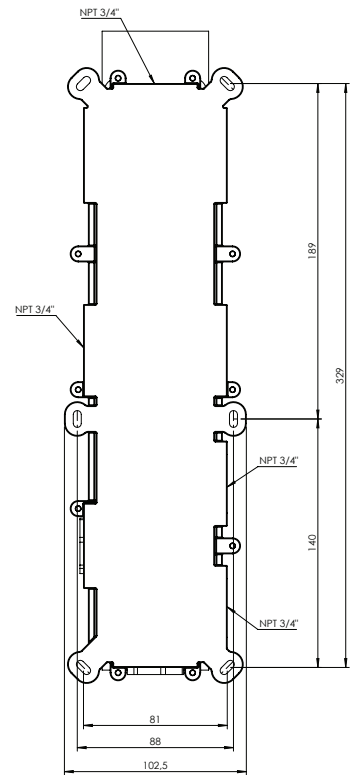

## 3 Sixty #36063T

Trim for rough-in om063

Order om063 rough-in separately  
14<sup>1/8</sup>" x 2<sup>3/8</sup>"

Finishes: Chrome (#99)  
Matt black (#175)