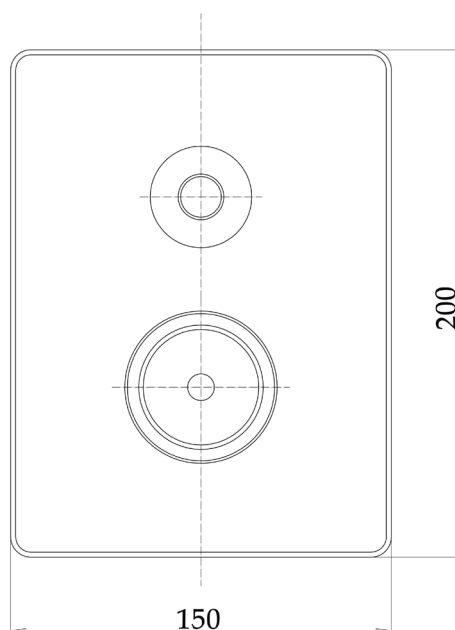

Arona #33154ST

Trim for rough-in PBD50CC888

Order PBD50CC888 rough-in separately
5⁷/₈" x 7⁷/₈"

Finish: Chrome (#99)