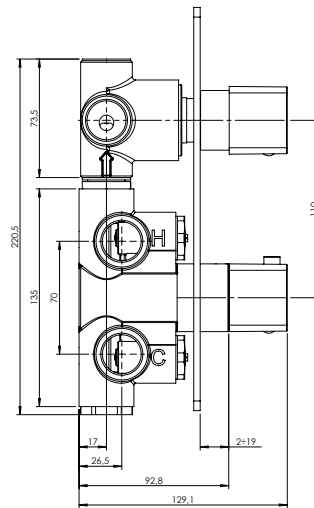

Arona #33031T

Trim for rough-in om031

Order om031 rough-in separately
2⁵/₈" x 9⁷/₈"

Finish: Chrome (#99)