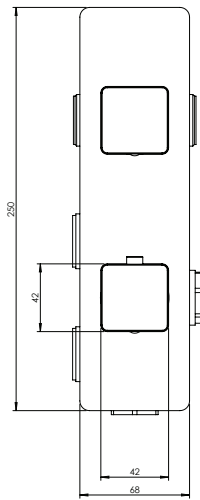

Arona #33031T

Trim for rough-in om031

Order om031 rough-in separately
2⁵/₈" x 9⁷/₈"

Finish: Chrome (#99)