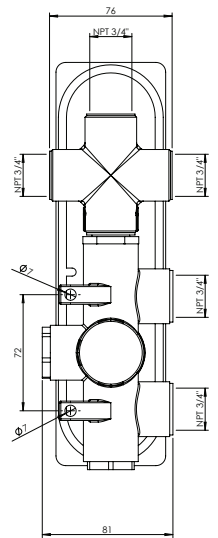

Arona #33031T

Trim for rough-in om031

Order om031 rough-in separately
2⁵/₈" x 9⁷/₈"

Finish: Chrome (#99)