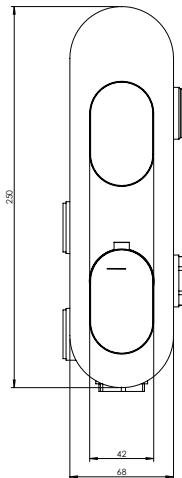

## Smart #27021RT

Trim for rough-in om021

Order om021 rough-in separately  
2<sup>5</sup>/<sub>8</sub>" x 9<sup>7</sup>/<sub>8</sub>"

Finish: Chrome (#99)