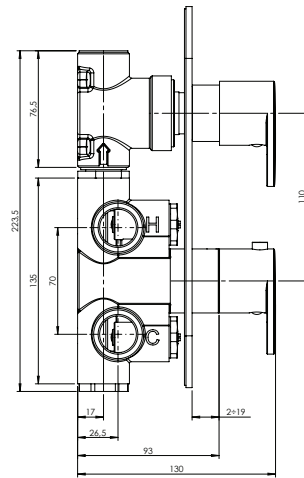

## Smart #27021RT

Trim for rough-in om021

Order om021 rough-in separately  
2<sup>5</sup>/<sub>8</sub>" x 9<sup>7</sup>/<sub>8</sub>"

Finish: Chrome (#99)