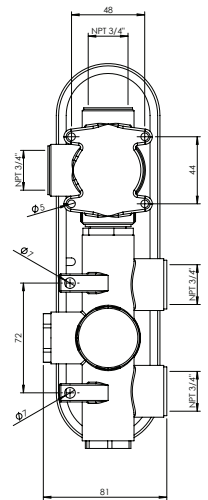

## Smart #27021RT

Trim for rough-in om021

Order om021 rough-in separately  
2<sup>5</sup>/<sub>8</sub>" x 9<sup>7</sup>/<sub>8</sub>"

Finish: Chrome (#99)