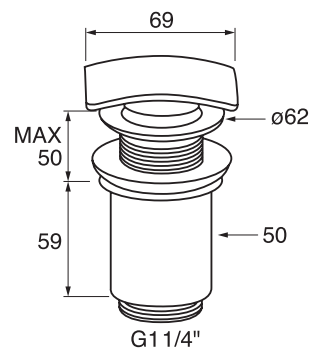

#C904S

Square basin push drain

Includes 1^{1/4}" tail piece
NO OVERFLOW IN SINK

Finish: Chrome (#99)