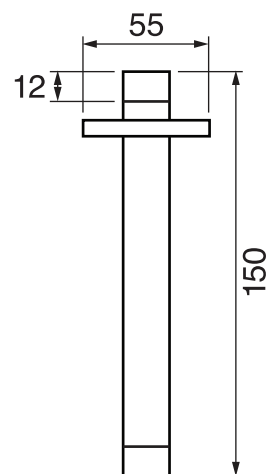

PROGRAM 1 #89SD40C

Square Shower Design – 2 outlets
Système de douche design carré – 2 sorties

 .99 Chrome

#6007

6" ceiling arm with square flange

1/2" Male NPT inlet
Sliding flange

Finish: Chrome (#99)

#6079

10" square thin rain head

4 mm in thickness
Easy clean nozzles
High polished stainless steel
2.5 GPM (9.5 L/min.)

Finish: Chrome (#99)

#75149

Shower rail kit

Includes bar, hose and hand shower
3 position spray
Easy clean nozzles
2.5 GPM (9.5 L/min.)

Finish: Chrome (#99)

360 #6038

Square wall supply elbow

1/2" male NPT inlet
Sliding flange

Finish: Chrome (#99)