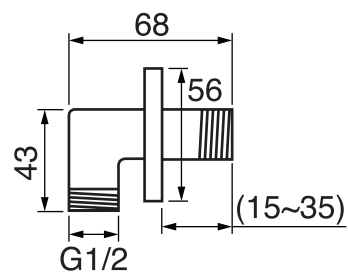

PROGRAM 1 #89SD40C

Square Shower Design – 2 outlets
Système de douche design carré – 2 sorties

 .99 Chrome

#6007

6" ceiling arm with square flange

1/2" Male NPT inlet
Sliding flange

Finish: Chrome (#99)

#6079

10" square thin rain head

4 mm in thickness
Easy clean nozzles
High polished stainless steel
2.5 GPM (9.5 L/min.)

Finish: Chrome (#99)

#75149

Shower rail kit

Includes bar, hose and hand shower
3 position spray
Easy clean nozzles
2.5 GPM (9.5 L/min.)

Finish: Chrome (#99)

360 #6038

Square wall supply elbow

1/2" male NPT inlet
Sliding flange

Finish: Chrome (#99)