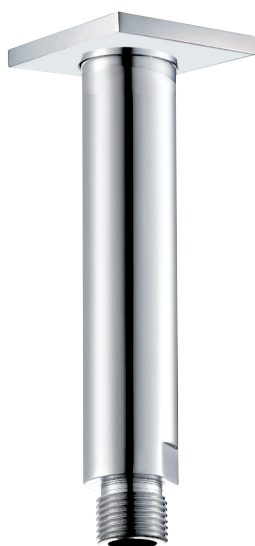

PROGRAM 1 #89SD40C

Square Shower Design – 2 outlets
Système de douche design carré – 2 sorties

 .99 Chrome

#6007

6" ceiling arm with square flange

1/2" Male NPT inlet
Sliding flange

Finish: Chrome (#99)

#6079

10" square thin rain head

4 mm in thickness
Easy clean nozzles
High polished stainless steel
2.5 GPM (9.5 L/min.)

Finish: Chrome (#99)

#75149

Shower rail kit

Includes bar, hose and hand shower
3 position spray
Easy clean nozzles
2.5 GPM (9.5 L/min.)

Finish: Chrome (#99)

360 #6038

Square wall supply elbow

1/2" male NPT inlet
Sliding flange

Finish: Chrome (#99)