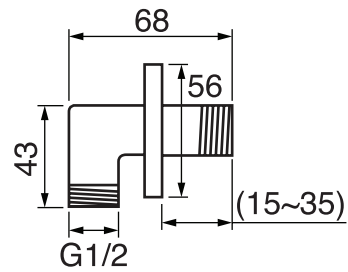

## 360 #6037

Round wall supply elbow

1/2" male NPT inlet  
Sliding flange

Finish: Chrome (#99)