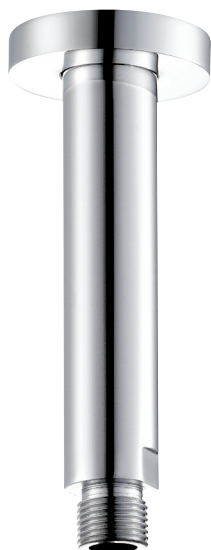

## PROGRAM 1 #89SD33

Round Shower Design – 3 outlets  
Système de douche design rond – 3 sorties

 .99 Chrome

## #6006

6" ceiling arm with round flange

1/2" Male NPT inlet  
Sliding flange

Finish: Chrome (#99)

## #6027

12" round thin rain head

4 mm in thickness  
Easy clean nozzles  
High polished stainless steel  
2.5 GPM (9.5 L/min.)

Finish: Chrome (#99)

## #75149

Shower rail kit

Includes bar, hose and hand shower  
3 position spray  
Easy clean nozzles  
2.5 GPM (9.5 L/min.)

Finish: Chrome (#99)