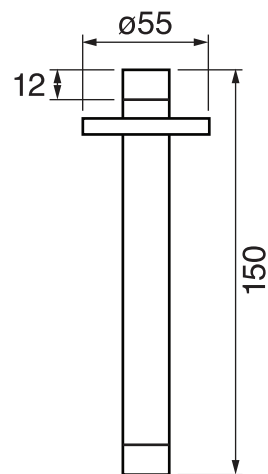

#6006

6" ceiling arm with round flange

1/2" Male NPT inlet
Sliding flange

Finish: Chrome (#99)