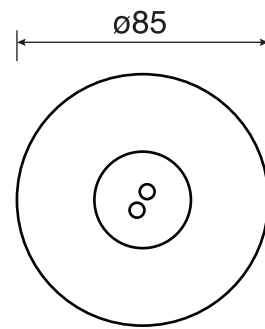

Spin #6146

Body spray

1.5 GPM (5.7 L/min.)

Finish: Chrome (#99)