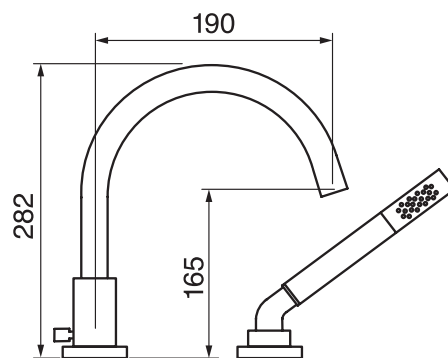

Program 1 #85304

4 piece deck mount tub filler with hand shower

8 GPM (30.3 L/min.)

Finish: Chrome (#99)