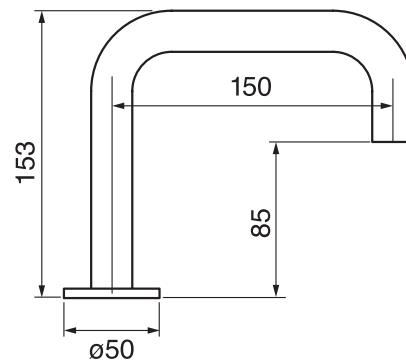

Program 1 #85109D

Widespread basin faucet

Includes push drain
1.5 GPM (5.7 L/min.)

Finishes: Chrome (#99)
Montreal Black (#375)
Brushed Gold (#515)