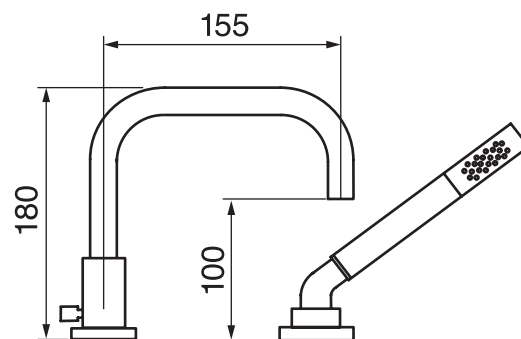

Program 1 #82307

4 piece deck mount tub filler with hand shower

8 GPM (30.3 L/min.)

Finish: Chrome (#99)