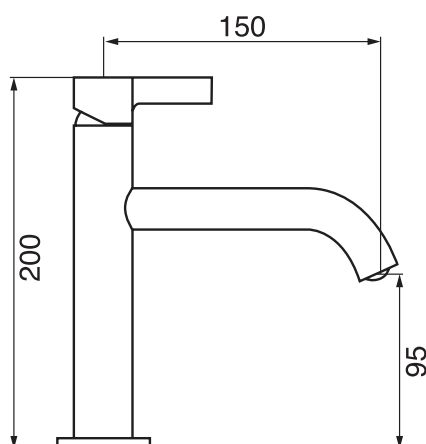

Blade #81001D

Single hole basin faucet

Includes push drain
3/8" flexible supply hoses
1.5 GPM (5.7 L/min.)

Finish: Chrome (#99)