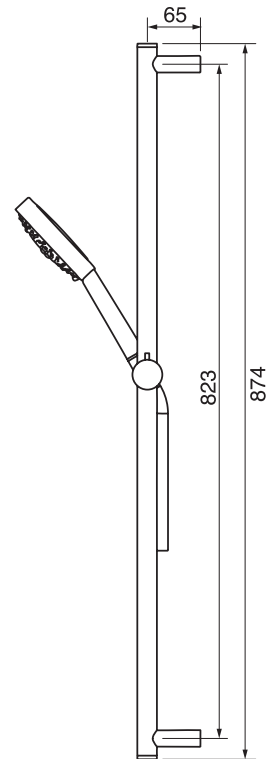

## #75149

Shower rail kit

Includes bar, hose and hand shower  
3 position spray  
Easy clean nozzles  
2.5 GPM (9.5 L/min.)

Finish: Chrome (#99)