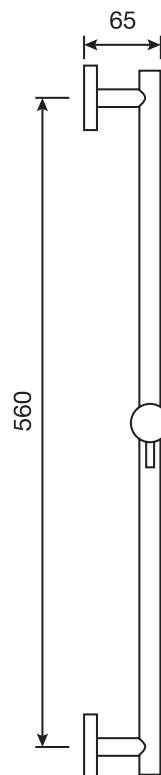

Razz #75147

Shower rail kit

Includes bar, hose and hand shower
3 position spray with massage
Easy clean nozzles
Flow restricted to 1.5 GPM (5.7 L/min.)

Finish: Matt Black (#175)