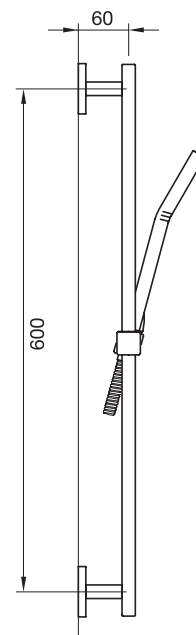

#75117

Shower rail kit

Includes bar, hose and hand shower
Single spray hand shower
Easy clean nozzles
2 GPM (7.5 L/min.)

Finish: Chrome (#99)