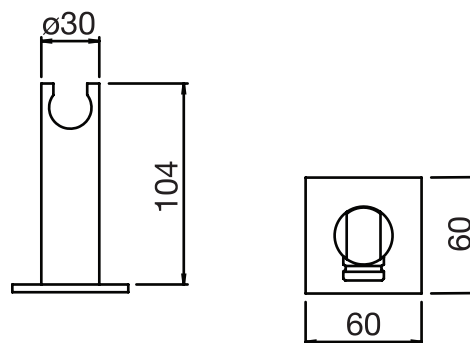

#7432

Round sprayer on square supply hook

Metal sprayer
Easy clean nozzles
1/2" male NPT inlet
Easy slide installation

Finish: Chrome (#99)