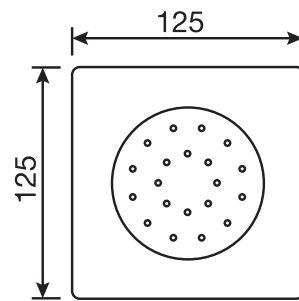

10" square thin rain head

4 mm in thickness
Easy clean nozzles
High polished stainless steel
2.5 GPM (9.5 L/min.)

Finish: Chrome (#99)

#75117

Shower rail kit

Includes bar, hose and hand shower
Single spray hand shower
Easy clean nozzles
2 GPM (7.5 L/min.)

Finish: Chrome (#99)

Edge #6031

Wall supply elbow

1/2" male NPT inlet
Easy slide installation

Finish: Chrome (#99)

Emotion #6047

Square flush mount body spray

Directional head
Easy clean nozzles
1.5 GPM (5.7 L/min.)