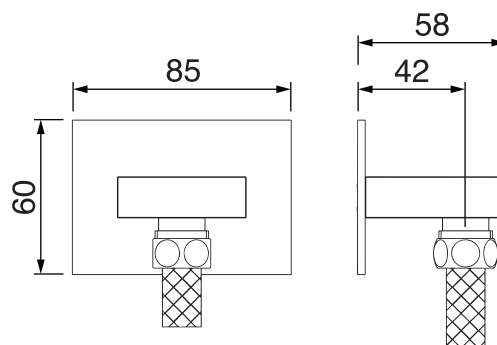

LEXUS #68SD31

Square Shower Design – 3 outlets
Système de douche design carré – 3 sorties

 .99 Chrome

#6016

16" shower arm with square flange

1/2" Male NPT inlet
Sliding flange

Finish: Chrome (#99)

#6079

10" square thin rain head

4 mm in thickness
Easy clean nozzles
High polished stainless steel
2.5 GPM (9.5 L/min.)

Finish: Chrome (#99)

#75117

Shower rail kit

Includes bar, hose and hand shower
Single spray hand shower
Easy clean nozzles
2 GPM (7.5 L/min.)

Finish: Chrome (#99)

Edge #6031

Wall supply elbow

1/2" male NPT inlet
Easy slide installation

Finish: Chrome (#99)

Emotion #6047

Square flush mount body spray

Directional head
Easy clean nozzles
1.5 GPM (5.7 L/min.)