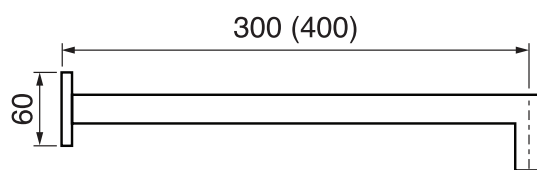

LEXUS #68SD31

Square Shower Design – 3 outlets
Système de douche design carré – 3 sorties

 .99 Chrome

#6016

16" shower arm with square flange

1/2" Male NPT inlet
Sliding flange

Finish: Chrome (#99)

#6079

10" square thin rain head

4 mm in thickness
Easy clean nozzles
High polished stainless steel
2.5 GPM (9.5 L/min.)

Finish: Chrome (#99)

#75117

Shower rail kit

Includes bar, hose and hand shower
Single spray hand shower
Easy clean nozzles
2 GPM (7.5 L/min.)

Finish: Chrome (#99)

Edge #6031

Wall supply elbow

1/2" male NPT inlet
Easy slide installation

Finish: Chrome (#99)

Emotion #6047

Square flush mount body spray

Directional head
Easy clean nozzles
1.5 GPM (5.7 L/min.)