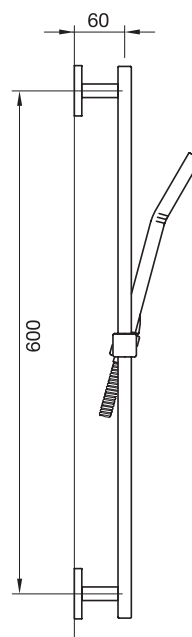

LEXUS #68SD31

Square Shower Design – 3 outlets
Système de douche design carré – 3 sorties

 .99 Chrome

#6016

16" shower arm with square flange

1/2" Male NPT inlet
Sliding flange

Finish: Chrome (#99)

#6079

10" square thin rain head

4 mm in thickness
Easy clean nozzles
High polished stainless steel
2.5 GPM (9.5 L/min.)

Finish: Chrome (#99)

#75117

Shower rail kit

Includes bar, hose and hand shower
Single spray hand shower
Easy clean nozzles
2 GPM (7.5 L/min.)

Finish: Chrome (#99)

Edge #6031

Wall supply elbow

1/2" male NPT inlet
Easy slide installation

Finish: Chrome (#99)

Emotion #6047

Square flush mount body spray

Directional head
Easy clean nozzles
1.5 GPM (5.7 L/min.)