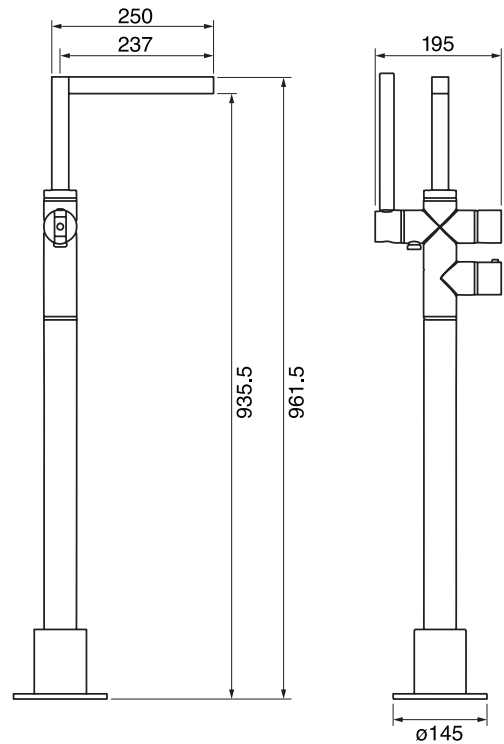

## Lexus #68311

Thermostatic floor mount tub filler with hand shower

Includes rough-in  
8 GPM (30.3 L/min.)

Finish: Chrome (#99)