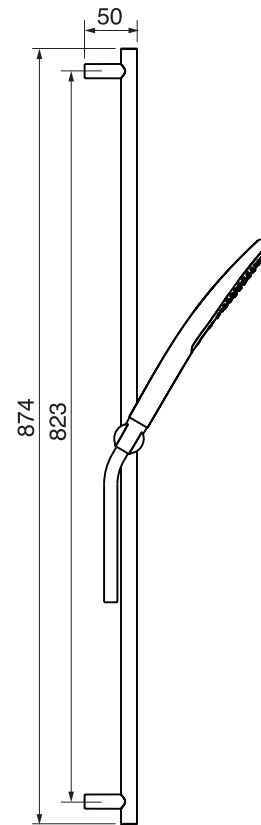

## #6019

18" shower arm with square flange

1/2" Male NPT inlet  
Sliding flange

Finish: Chrome (#99)

## #6079

10" square thin rain head

4 mm in thickness  
Easy clean nozzles  
High polished stainless steel  
2.5 GPM (9.5 L/min.)

Finish: Chrome (#99)

## #75118

Shower rail kit

Includes bar, hose and hand shower  
2 position spray  
Easy clean nozzles  
2.5 GPM (9.5 L/min.)

Finish: Chrome (#99)

## 360 #6038

Square wall supply elbow

1/2" male NPT inlet  
Sliding flange

Finish: Chrome (#99)