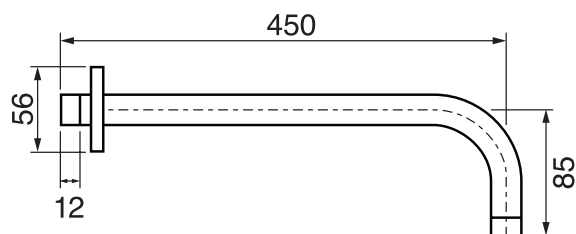

## VOLERO #66SD42

Square Shower Design – 2 outlets  
Système de douche design carré – 2 sorties

 .99 Chrome

## #6019

18" shower arm with square flange

1/2" Male NPT inlet  
Sliding flange

Finish: Chrome (#99)

## #6079

10" square thin rain head

4 mm in thickness  
Easy clean nozzles  
High polished stainless steel  
2.5 GPM (9.5 L/min.)

Finish: Chrome (#99)