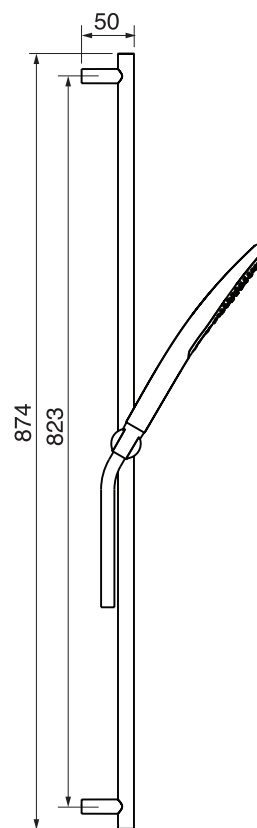

## VOLERO #66SD42C

Square Shower Design – 2 outlets  
Système de douche design carré – 2 sorties

 .99 Chrome

## #6007

6" ceiling arm with square flange

1/2" Male NPT inlet  
Sliding flange

Finish: Chrome (#99)

## #6079

10" square thin rain head

4 mm in thickness  
Easy clean nozzles  
High polished stainless steel  
2.5 GPM (9.5 L/min.)

Finish: Chrome (#99)

## #75118

Shower rail kit

Includes bar, hose and hand shower  
2 position spray  
Easy clean nozzles  
2.5 GPM (9.5 L/min.)

Finish: Chrome (#99)