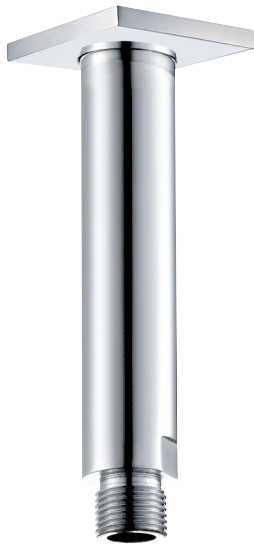

## VOLERO #66SD42C

Square Shower Design – 2 outlets  
Système de douche design carré – 2 sorties

 .99 Chrome

## #6007

6" ceiling arm with square flange

1/2" Male NPT inlet  
Sliding flange

Finish: Chrome (#99)

## #6079

10" square thin rain head

4 mm in thickness  
Easy clean nozzles  
High polished stainless steel  
2.5 GPM (9.5 L/min.)

Finish: Chrome (#99)

## #75118

Shower rail kit

Includes bar, hose and hand shower  
2 position spray  
Easy clean nozzles  
2.5 GPM (9.5 L/min.)

Finish: Chrome (#99)