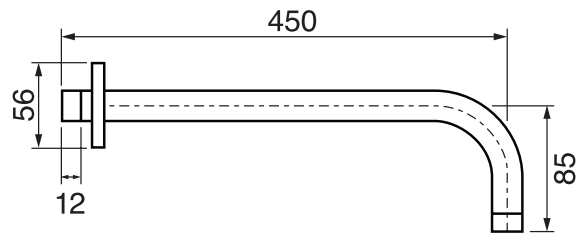

## VOLERO #66SD40

Square Shower Design – 2 outlets  
Système de douche design carré – 2 sorties

 .99 Chrome

## #6019

18" shower arm with square flange

1/2" Male NPT inlet  
Sliding flange

Finish: Chrome (#99)

## #6079

10" square thin rain head

4 mm in thickness  
Easy clean nozzles  
High polished stainless steel  
2.5 GPM (9.5 L/min.)

Finish: Chrome (#99)