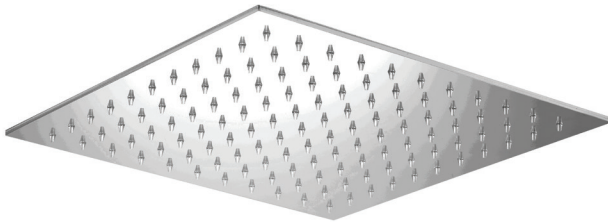

## VOLERO #66SD40

Square Shower Design – 2 outlets  
Système de douche design carré – 2 sorties

 .99 Chrome

## #6019

18" shower arm with square flange

1/2" Male NPT inlet  
Sliding flange

Finish: Chrome (#99)

## #6079

10" square thin rain head

4 mm in thickness  
Easy clean nozzles  
High polished stainless steel  
2.5 GPM (9.5 L/min.)

Finish: Chrome (#99)

## 360 #6038

Square wall supply elbow

1/2" male NPT inlet  
Sliding flange

Finish: Chrome (#99)