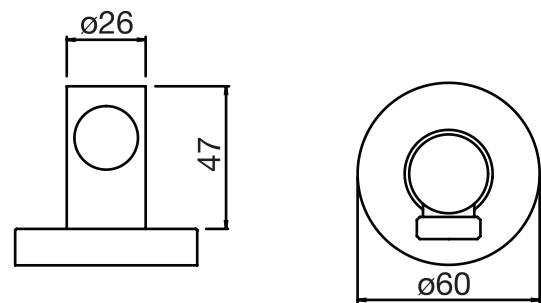

CaBano

Specs Sheet
Fiche technique

VOLERO #66SD31

Round Shower Design – 3 outlets
Système de douche design rond – 3 sorties

 .99 Chrome

#6018

18" shower arm with round flange

1/2" Male NPT inlet
Sliding flange

Finish: Chrome (#99)

#6024

10" round thin rain head

4 mm in thickness
Easy clean nozzles
High polished stainless steel
2.5 GPM (9.5 L/min.)

Finish: Chrome (#99)

#75118

Shower rail kit

Includes bar, hose and hand shower
2 position spray
Easy clean nozzles
2.5 GPM (9.5 L/min.)

Finish: Chrome (#99)

#6032

Round wall supply elbow

1/2" female inlet

Finish: Chrome (#99)

Emotion #6046

Round flush mount body spray

Directional head
Easy clean nozzles
1.5 GPM (5.7 L/min.)