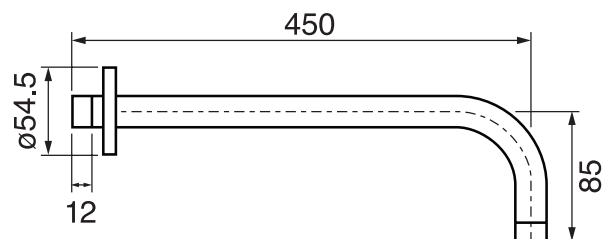

CaBano

Specs Sheet
Fiche technique

VOLERO #66SD31

Round Shower Design – 3 outlets
Système de douche design rond – 3 sorties

 .99 Chrome

#6018

18" shower arm with round flange

1/2" Male NPT inlet
Sliding flange

Finish: Chrome (#99)

#6024

10" round thin rain head

4 mm in thickness
Easy clean nozzles
High polished stainless steel
2.5 GPM (9.5 L/min.)

Finish: Chrome (#99)

#75118

Shower rail kit

Includes bar, hose and hand shower
2 position spray
Easy clean nozzles
2.5 GPM (9.5 L/min.)

Finish: Chrome (#99)

#6032

Round wall supply elbow

1/2" female inlet

Finish: Chrome (#99)

Emotion #6046

Round flush mount body spray

Directional head
Easy clean nozzles
1.5 GPM (5.7 L/min.)