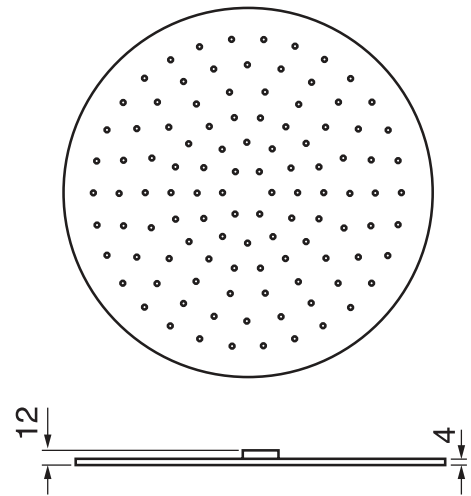

CaBano

Specs Sheet
Fiche technique

VOLERO #66SD31

Round Shower Design – 3 outlets
Système de douche design rond – 3 sorties

 .99 Chrome

#6018

18" shower arm with round flange

1/2" Male NPT inlet
Sliding flange

Finish: Chrome (#99)

#6024

10" round thin rain head

4 mm in thickness
Easy clean nozzles
High polished stainless steel
2.5 GPM (9.5 L/min.)

Finish: Chrome (#99)

#75118

Shower rail kit

Includes bar, hose and hand shower
2 position spray
Easy clean nozzles
2.5 GPM (9.5 L/min.)

Finish: Chrome (#99)

#6032

Round wall supply elbow

1/2" female inlet

Finish: Chrome (#99)

Emotion #6046

Round flush mount body spray

Directional head
Easy clean nozzles
1.5 GPM (5.7 L/min.)