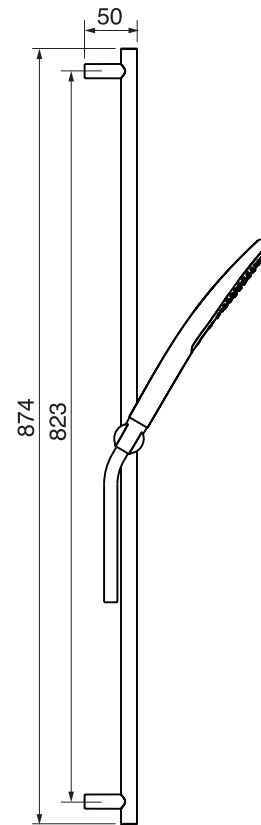

CaBano

Specs Sheet
Fiche technique

VOLERO #66SD31

Round Shower Design – 3 outlets
Système de douche design rond – 3 sorties

 .99 Chrome

#6018

18" shower arm with round flange

1/2" Male NPT inlet
Sliding flange

Finish: Chrome (#99)

#6024

10" round thin rain head

4 mm in thickness
Easy clean nozzles
High polished stainless steel
2.5 GPM (9.5 L/min.)

Finish: Chrome (#99)

#75118

Shower rail kit

Includes bar, hose and hand shower
2 position spray
Easy clean nozzles
2.5 GPM (9.5 L/min.)

Finish: Chrome (#99)

#6032

Round wall supply elbow

1/2" female inlet

Finish: Chrome (#99)

Emotion #6046

Round flush mount body spray

Directional head
Easy clean nozzles
1.5 GPM (5.7 L/min.)