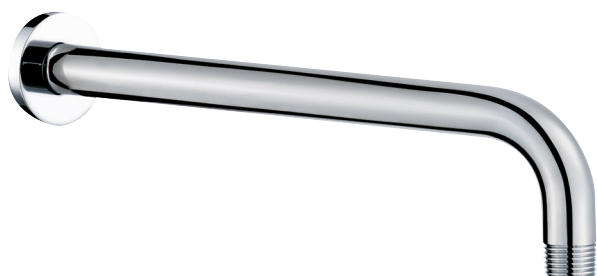

CaBano

Specs Sheet
Fiche technique

VOLERO #66SD31

Round Shower Design – 3 outlets
Système de douche design rond – 3 sorties

 .99 Chrome

#6018

18" shower arm with round flange

1/2" Male NPT inlet
Sliding flange

Finish: Chrome (#99)

#6024

10" round thin rain head

4 mm in thickness
Easy clean nozzles
High polished stainless steel
2.5 GPM (9.5 L/min.)

Finish: Chrome (#99)

#75118

Shower rail kit

Includes bar, hose and hand shower
2 position spray
Easy clean nozzles
2.5 GPM (9.5 L/min.)

Finish: Chrome (#99)

#6032

Round wall supply elbow

1/2" female inlet

Finish: Chrome (#99)

Emotion #6046

Round flush mount body spray

Directional head
Easy clean nozzles
1.5 GPM (5.7 L/min.)

Finish: Chrome (#99)