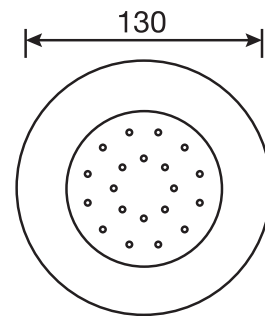

CaBano

Specs Sheet
Fiche technique

VOLERO #66SD31

Round Shower Design – 3 outlets
Système de douche design rond – 3 sorties

 .99 Chrome

#6018

18" shower arm with round flange

1/2" Male NPT inlet
Sliding flange

Finish: Chrome (#99)

#6024

10" round thin rain head

4 mm in thickness
Easy clean nozzles
High polished stainless steel
2.5 GPM (9.5 L/min.)

Finish: Chrome (#99)

#75118

Shower rail kit

Includes bar, hose and hand shower
2 position spray
Easy clean nozzles
2.5 GPM (9.5 L/min.)

Finish: Chrome (#99)

#6032

Round wall supply elbow

1/2" female inlet

Finish: Chrome (#99)

Emotion #6046

Round flush mount body spray

Directional head
Easy clean nozzles
1.5 GPM (5.7 L/min.)