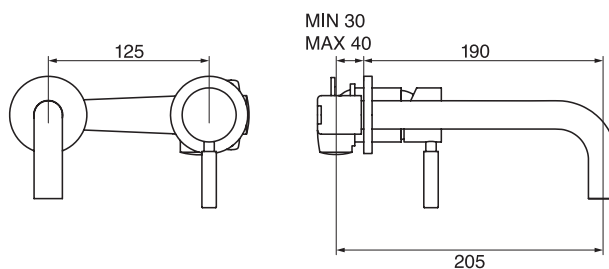

## Volero #66124

Wall mount basin faucet

One piece rough-in  
Drain not included  
1.5 GPM (5.7 L/min.)

Finish: Chrome (#99)