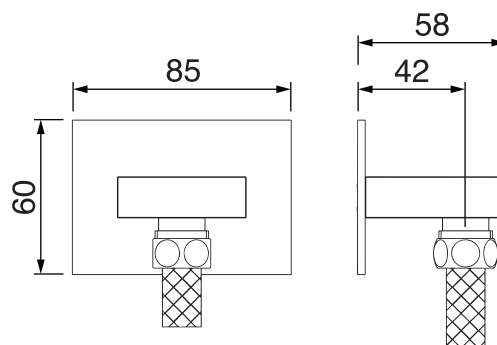

EDGE #64SD31

Square Shower Design – 3 outlets
Système de douche design carré – 3 sorties

 .99 Chrome

#6016

16" shower arm with square flange

1/2" Male NPT inlet
Sliding flange

Finish: Chrome (#99)

#6079

10" square thin rain head

4 mm in thickness
Easy clean nozzles
High polished stainless steel
2.5 GPM (9.5 L/min.)

Finish: Chrome (#99)

Quadra #75111

Shower rail kit

Includes bar, hose and hand shower
3 position spray with massage
Easy clean nozzles
2.5 GPM (9.5 L/min.)

Finish: Chrome (#99)

Edge #6031

Wall supply elbow

1/2" male NPT inlet
Easy slide installation

Finish: Chrome (#99)

Emotion #6047

Square flush mount body spray

Directional head
Easy clean nozzles
1.5 GPM (5.7 L/min.)