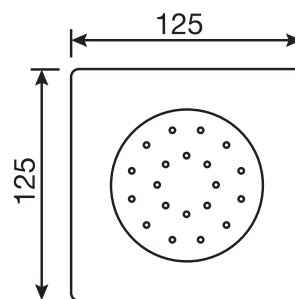

10" square thin rain head

4 mm in thickness
Easy clean nozzles
High polished stainless steel
2.5 GPM (9.5 L/min.)

Finish: Chrome (#99)

Quadra #75111

Shower rail kit

Includes bar, hose and hand shower
3 position spray with massage
Easy clean nozzles
2.5 GPM (9.5 L/min.)

Finish: Chrome (#99)

Edge #6031

Wall supply elbow

1/2" male NPT inlet
Easy slide installation

Finish: Chrome (#99)

Emotion #6047

Square flush mount body spray

Directional head
Easy clean nozzles
1.5 GPM (5.7 L/min.)