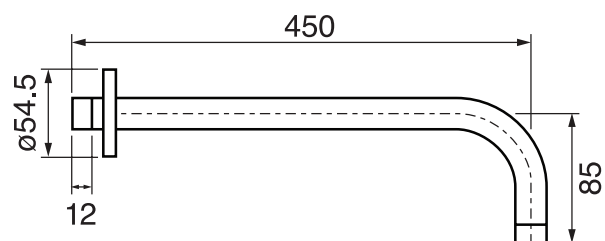

## CENTURY #63SD32

Round Shower Design – 2 outlets  
Système de douche design rond – 2 sorties

 .99 Chrome

## #6018

18" shower arm with round flange

1/2" Male NPT inlet  
Sliding flange

Finish: Chrome (#99)

## #6024

10" round thin rain head

4 mm in thickness  
Easy clean nozzles  
High polished stainless steel  
2.5 GPM (9.5 L/min.)

Finish: Chrome (#99)