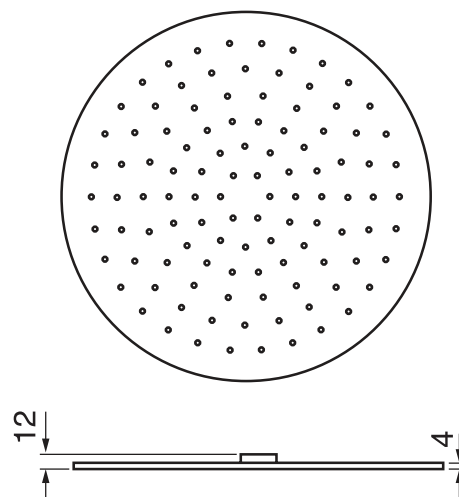

## CENTURY #63SD32

Round Shower Design – 2 outlets  
Système de douche design rond – 2 sorties

 .99 Chrome

## #6018

18" shower arm with round flange

1/2" Male NPT inlet  
Sliding flange

Finish: Chrome (#99)

## #6024

10" round thin rain head

4 mm in thickness  
Easy clean nozzles  
High polished stainless steel  
2.5 GPM (9.5 L/min.)

Finish: Chrome (#99)