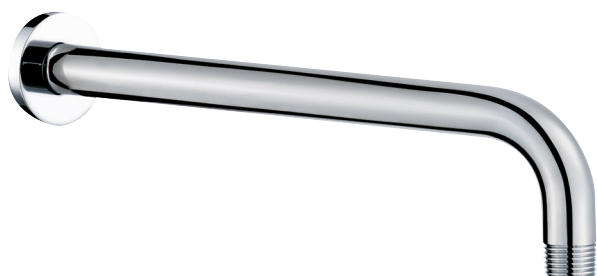

## CENTURY #63SD32

Round Shower Design – 2 outlets  
Système de douche design rond – 2 sorties

 .99 Chrome

## #6018

18" shower arm with round flange

1/2" Male NPT inlet  
Sliding flange

Finish: Chrome (#99)

## #6024

10" round thin rain head

4 mm in thickness  
Easy clean nozzles  
High polished stainless steel  
2.5 GPM (9.5 L/min.)

Finish: Chrome (#99)

## #6032

Round wall supply elbow

1/2" female inlet

Finish: Chrome (#99)