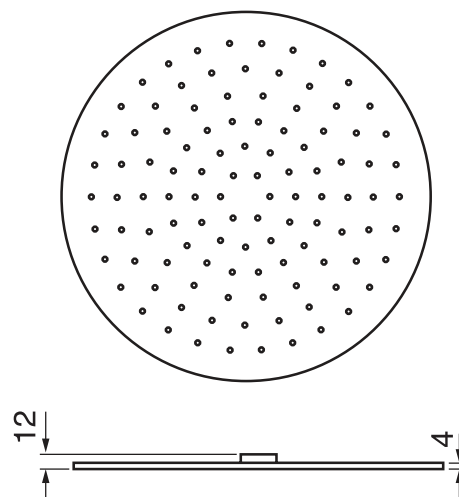

## CENTURY #63SD30C

Round Shower Design – 2 outlets  
Système de douche design rond – 2 sorties

 .99 Chrome

 .255 Graphite

 .535 British Gold / Or cendré

## #6006

6" ceiling arm with round flange

1/2" Male NPT inlet  
Sliding flange

Finish: Chrome (#99)

## #6024

10" round thin rain head

4 mm in thickness  
Easy clean nozzles  
High polished stainless steel  
2.5 GPM (9.5 L/min.)

Finish: Chrome (#99)