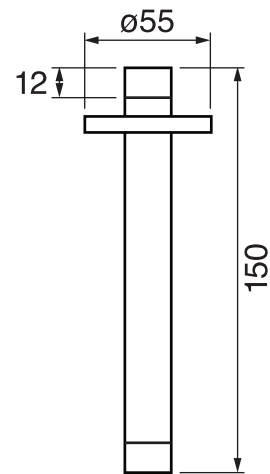

## CENTURY #63SD30C

Round Shower Design – 2 outlets  
Système de douche design rond – 2 sorties

 .99 Chrome

 .255 Graphite

 .535 British Gold / Or cendré

## #6006

6" ceiling arm with round flange

1/2" Male NPT inlet  
Sliding flange

Finish: Chrome (#99)

## #6024

10" round thin rain head

4 mm in thickness  
Easy clean nozzles  
High polished stainless steel  
2.5 GPM (9.5 L/min.)

Finish: Chrome (#99)

## #75149

Shower rail kit

Includes bar, hose and hand shower  
3 position spray  
Easy clean nozzles  
2.5 GPM (9.5 L/min.)

Finish: Chrome (#99)