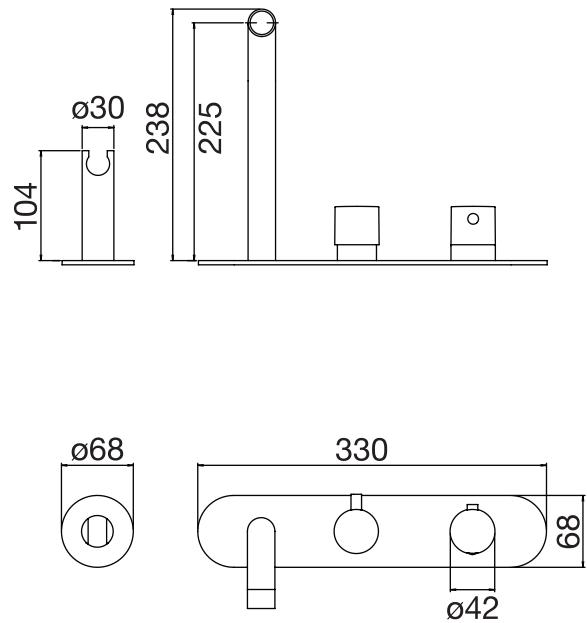

Century #63341RT

3/4" thermostatic wall mount tub with spray

Round trim ONLY – Order rough-in separately
Minimal plate design
Hand shower on separate hook
8 GPM (30.3 L/min.)

Finishes: Chrome (#99)
Graphite (#255)
British Gold (#535)