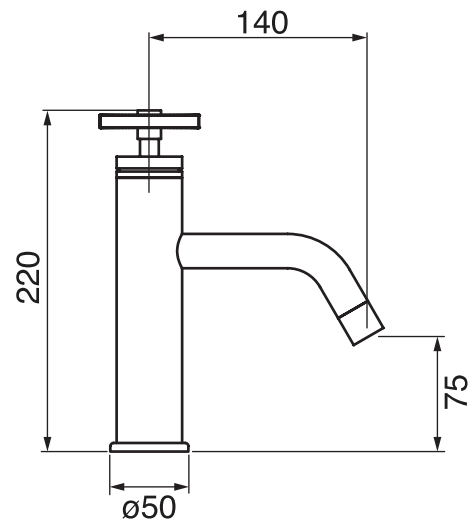

Century #63001D

Single hole basin faucet

Includes push drain
3/8" flexible supply hose
1.5 GPM (5.7 L/min.)

Finish: Chrome (#99)