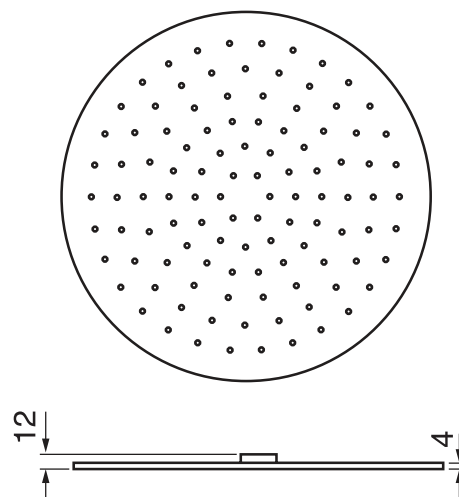

CaBano

Specs Sheet
Fiche technique

CENTURY #60SD31C

Round Shower Design – 3 outlets
Système de douche design rond – 3 sorties

 .99 Chrome

#6006

6" ceiling arm with round flange

1/2" Male NPT inlet
Sliding flange

Finish: Chrome (#99)

#6024

10" round thin rain head

4 mm in thickness
Easy clean nozzles
High polished stainless steel
2.5 GPM (9.5 L/min.)

Finish: Chrome (#99)

#75149

Shower rail kit

Includes bar, hose and hand shower
3 position spray
Easy clean nozzles
2.5 GPM (9.5 L/min.)

Finish: Chrome (#99)

#6032

Round wall supply elbow

1/2" female inlet

Finish: Chrome (#99)

Emotion #6046

Round flush mount body spray

Directional head
Easy clean nozzles
1.5 GPM (5.7 L/min.)