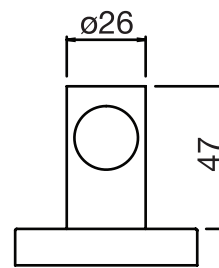

CaBano

Specs Sheet
Fiche technique

CENTURY #60SD31C

Round Shower Design – 3 outlets
Système de douche design rond – 3 sorties

 .99 Chrome

#6006

6" ceiling arm with round flange

1/2" Male NPT inlet
Sliding flange

Finish: Chrome (#99)

#6024

10" round thin rain head

4 mm in thickness
Easy clean nozzles
High polished stainless steel
2.5 GPM (9.5 L/min.)

Finish: Chrome (#99)

#75149

Shower rail kit

Includes bar, hose and hand shower
3 position spray
Easy clean nozzles
2.5 GPM (9.5 L/min.)

Finish: Chrome (#99)

#6032

Round wall supply elbow

1/2" female inlet

Finish: Chrome (#99)

Emotion #6046

Round flush mount body spray

Directional head
Easy clean nozzles
1.5 GPM (5.7 L/min.)