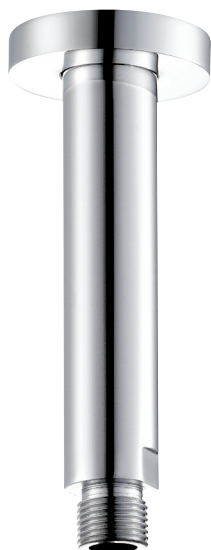

CaBano

Specs Sheet
Fiche technique

CENTURY #60SD31C

Round Shower Design – 3 outlets
Système de douche design rond – 3 sorties

 .99 Chrome

#6006

6" ceiling arm with round flange

1/2" Male NPT inlet
Sliding flange

Finish: Chrome (#99)

#6024

10" round thin rain head

4 mm in thickness
Easy clean nozzles
High polished stainless steel
2.5 GPM (9.5 L/min.)

Finish: Chrome (#99)

#75149

Shower rail kit

Includes bar, hose and hand shower
3 position spray
Easy clean nozzles
2.5 GPM (9.5 L/min.)

Finish: Chrome (#99)

#6032

Round wall supply elbow

1/2" female inlet

Finish: Chrome (#99)

Emotion #6046

Round flush mount body spray

Directional head
Easy clean nozzles
1.5 GPM (5.7 L/min.)

Finish: Chrome (#99)