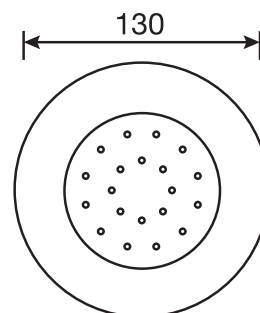

CaBano

Specs Sheet
Fiche technique

CENTURY #60SD31C

Round Shower Design – 3 outlets
Système de douche design rond – 3 sorties

 .99 Chrome

#6006

6" ceiling arm with round flange

1/2" Male NPT inlet
Sliding flange

Finish: Chrome (#99)

#6024

10" round thin rain head

4 mm in thickness
Easy clean nozzles
High polished stainless steel
2.5 GPM (9.5 L/min.)

Finish: Chrome (#99)

#75149

Shower rail kit

Includes bar, hose and hand shower
3 position spray
Easy clean nozzles
2.5 GPM (9.5 L/min.)

Finish: Chrome (#99)

#6032

Round wall supply elbow

1/2" female inlet

Finish: Chrome (#99)

Emotion #6046

Round flush mount body spray

Directional head
Easy clean nozzles
1.5 GPM (5.7 L/min.)