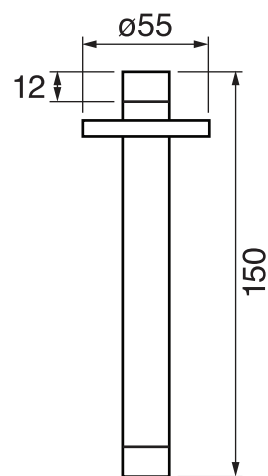

CaBano

Specs Sheet
Fiche technique

CENTURY #60SD31C

Round Shower Design – 3 outlets
Système de douche design rond – 3 sorties

 .99 Chrome

#6006

6" ceiling arm with round flange

1/2" Male NPT inlet
Sliding flange

Finish: Chrome (#99)

#6024

10" round thin rain head

4 mm in thickness
Easy clean nozzles
High polished stainless steel
2.5 GPM (9.5 L/min.)

Finish: Chrome (#99)

#75149

Shower rail kit

Includes bar, hose and hand shower
3 position spray
Easy clean nozzles
2.5 GPM (9.5 L/min.)

Finish: Chrome (#99)

#6032

Round wall supply elbow

1/2" female inlet

Finish: Chrome (#99)

Emotion #6046

Round flush mount body spray

Directional head
Easy clean nozzles
1.5 GPM (5.7 L/min.)