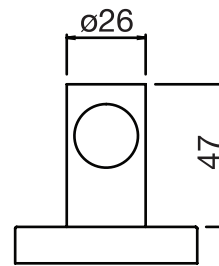

CENTURY #60SD30C

Round Shower Design – 2 outlets
Système de douche design rond – 2 sorties

 .99 Chrome

 .255 Graphite

 .535 British Gold / Or cendré

#6006

6" ceiling arm with round flange

1/2" Male NPT inlet
Sliding flange

Finish: Chrome (#99)

#6024

10" round thin rain head

4 mm in thickness
Easy clean nozzles
High polished stainless steel
2.5 GPM (9.5 L/min.)

Finish: Chrome (#99)

#75149

Shower rail kit

Includes bar, hose and hand shower
3 position spray
Easy clean nozzles
2.5 GPM (9.5 L/min.)

Finish: Chrome (#99)

#6032

Round wall supply elbow

1/2" female inlet

Finish: Chrome (#99)