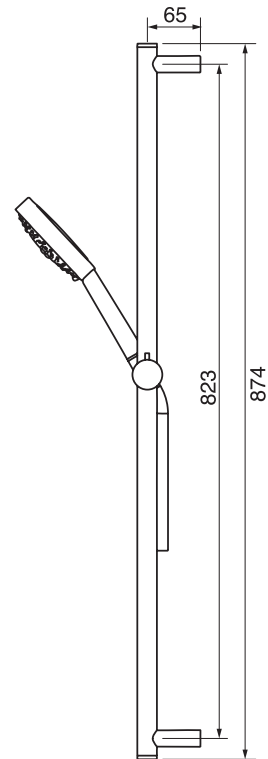

CENTURY #60SD30C

Round Shower Design – 2 outlets
Système de douche design rond – 2 sorties

 .99 Chrome

 .255 Graphite

 .535 British Gold / Or cendré

#6006

6" ceiling arm with round flange

1/2" Male NPT inlet
Sliding flange

Finish: Chrome (#99)

#6024

10" round thin rain head

4 mm in thickness
Easy clean nozzles
High polished stainless steel
2.5 GPM (9.5 L/min.)

Finish: Chrome (#99)

#75149

Shower rail kit

Includes bar, hose and hand shower
3 position spray
Easy clean nozzles
2.5 GPM (9.5 L/min.)

Finish: Chrome (#99)

#6032

Round wall supply elbow

1/2" female inlet

Finish: Chrome (#99)