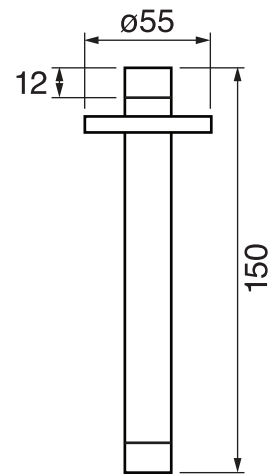

CENTURY #60SD30C

Round Shower Design – 2 outlets
Système de douche design rond – 2 sorties

 .99 Chrome

 .255 Graphite

 .535 British Gold / Or cendré

#6006

6" ceiling arm with round flange

1/2" Male NPT inlet
Sliding flange

Finish: Chrome (#99)

#6024

10" round thin rain head

4 mm in thickness
Easy clean nozzles
High polished stainless steel
2.5 GPM (9.5 L/min.)

Finish: Chrome (#99)

#75149

Shower rail kit

Includes bar, hose and hand shower
3 position spray
Easy clean nozzles
2.5 GPM (9.5 L/min.)

Finish: Chrome (#99)

#6032

Round wall supply elbow

1/2" female inlet

Finish: Chrome (#99)