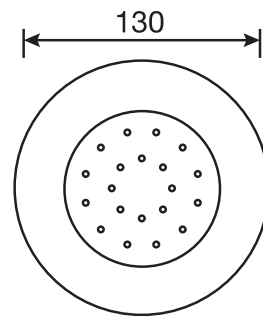

Emotion #6046

Round flush mount body spray

Directional head
Easy clean nozzles
1.5 GPM (5.7 L/min.)

Finish: Chrome (#99)