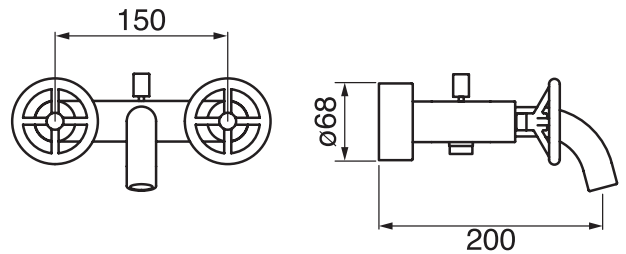

## Century #60332

Wall mount tub filler with hand shower

Hand shower on separate wall hook  
5.3 GPM (20 L/min.)

Finish: Chrome (#99)