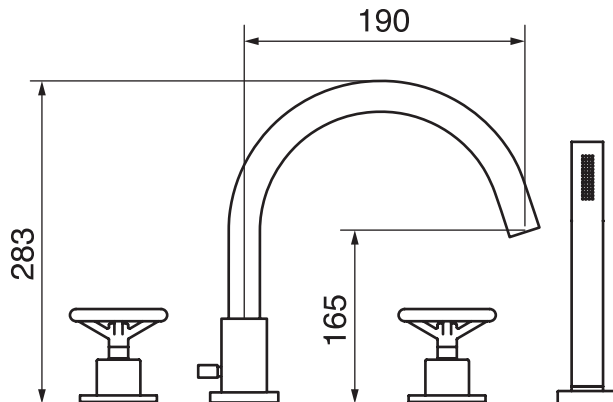

## Century #60304

4 piece deck mount tub filler with spray

8 GPM (30.3 L/min.)

Finish: Chrome (#99)