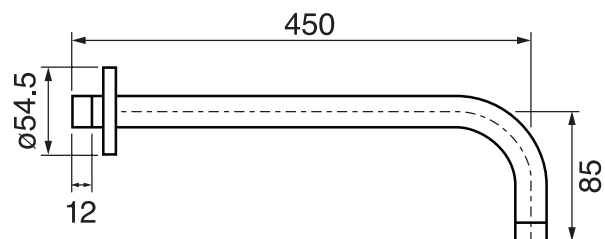

## #6018

18" shower arm with round flange

1/2" Male NPT inlet  
Sliding flange

Finish: Chrome (#99)