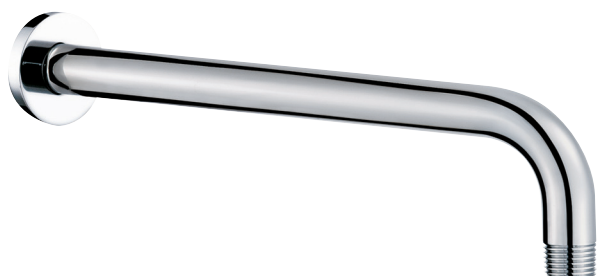

## #6018

18" shower arm with round flange

1/2" Male NPT inlet  
Sliding flange

Finish: Chrome (#99)