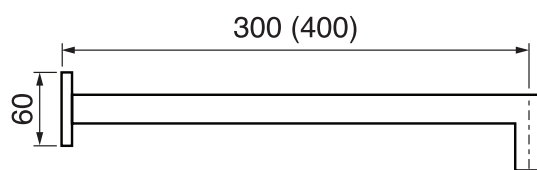

## #6016

16" shower arm with square flange

1/2" Male NPT inlet  
Sliding flange

Finish: Chrome (#99)