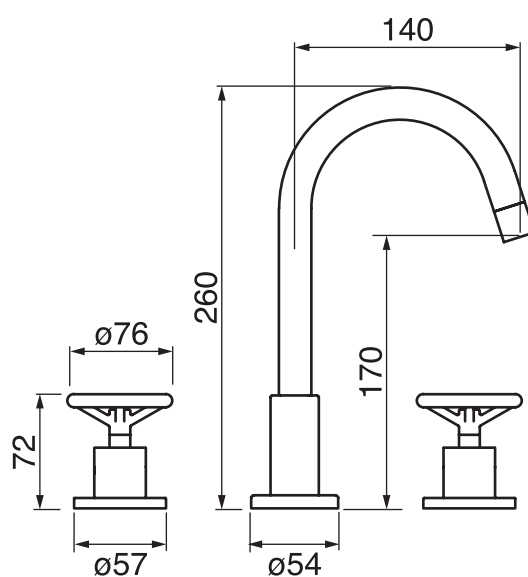

Century #60108D

Widespread basin faucet

Includes push drain
1.5 GPM (5.7 L/min.)

Finishes: Chrome (#99)
Graphite (#255)
British Gold (#535)