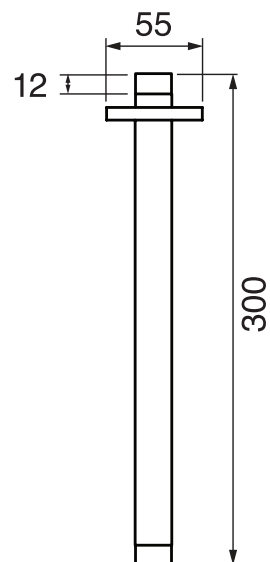

#6009

12" ceiling arm with square flange

1/2" Male NPT inlet
Sliding flange

Finish: Chrome (#99)