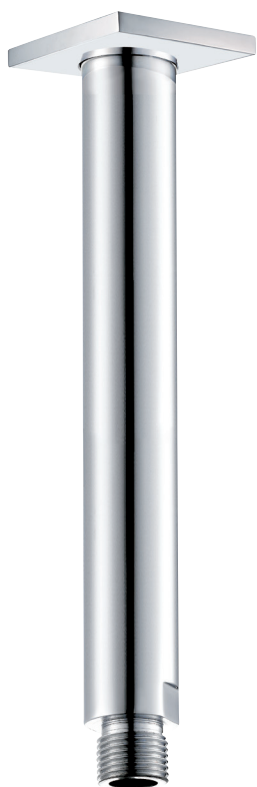

#6009

12" ceiling arm with square flange

1/2" Male NPT inlet
Sliding flange

Finish: Chrome (#99)