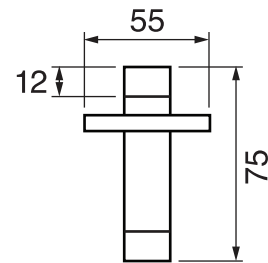

## #6003

3" ceiling arm with square flange

1/2" Male NPT inlet  
Sliding flange

Finish: Chrome (#99)