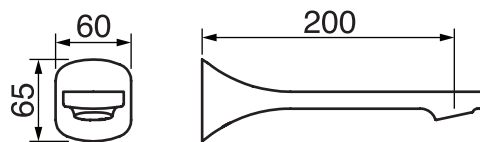

Generation #4938

Tub spout

1/2" male NPT inlet

Finish: Chrome (#99)