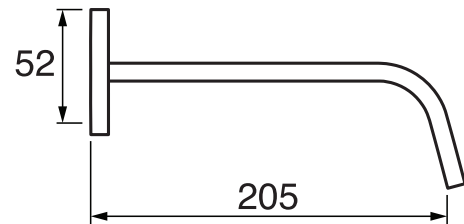

Edge #4937

Tub spout

1/2" male NPT inlet

Finish: Chrome (#99)