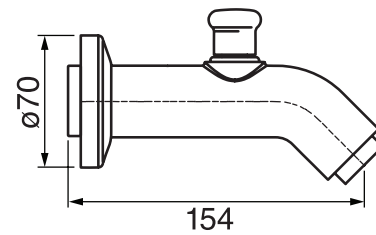

## #4920

Diverter tub spout

1/2" female inlet  
Sliding flange  
No aerator

Finish: Chrome (#99)